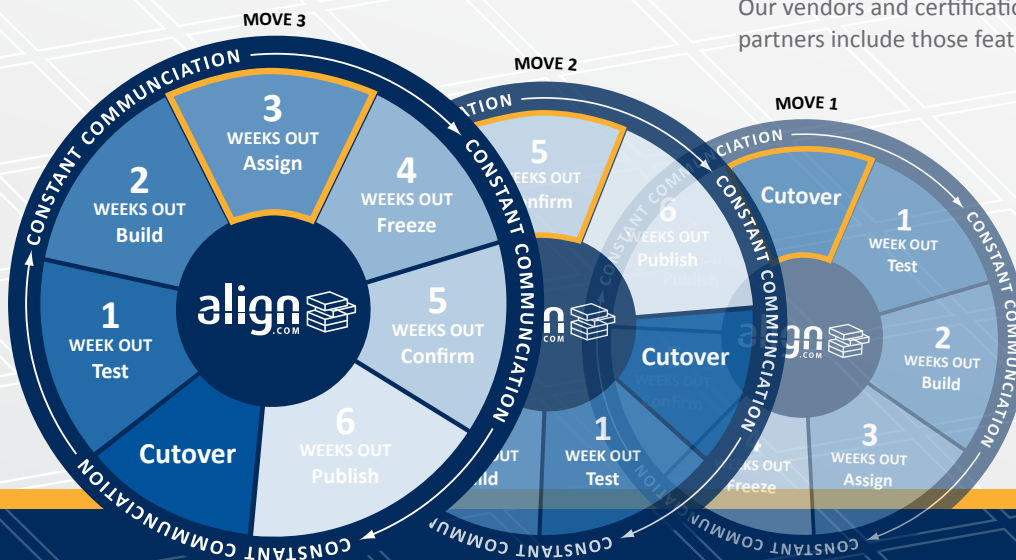

PEOPLE

Align's Relocation professionals have helped many of the world's leading firms manage change in their technology infrastructures. For every migration project, we select a trained and certified team of specialists who combine project management skills with top-notch, technical knowledge to guide every project from start to finish.

Our vendors and certification partners include those featured here: