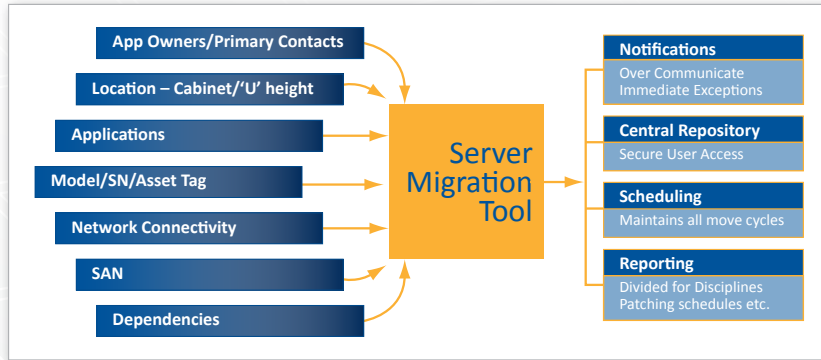

Using established processes and tools, Align's certified professionals will make your migration experience safe, seamless and simple.

TOOLS

After over 20 years of experience relocating technology, we found that no software offered the functionality we were looking for to manage a complex move or migration. So we built one.

Our Server Migration tool is specifically designed to facilitate all the requirements for a migration. It can display different views highlighting critical dependencies and with the click of a button, it can generate comprehensive reports that will increase team efficiency.